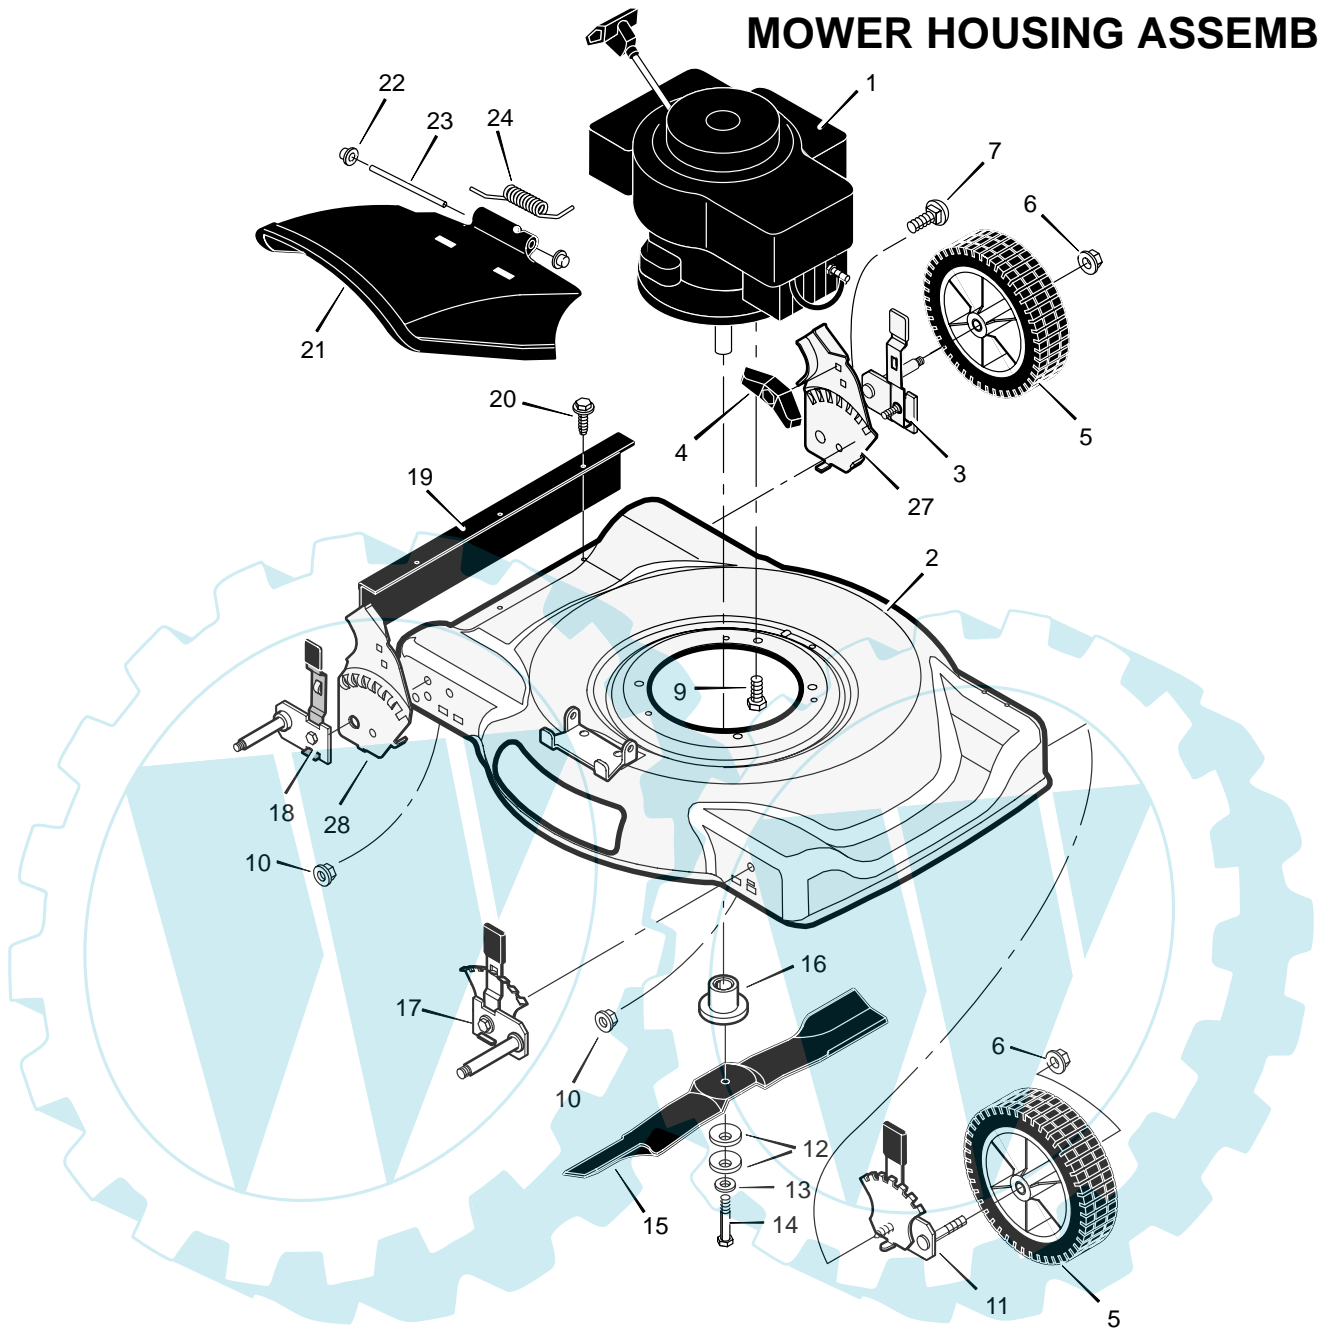

MODEL 220010x194A

MOWER HOUSING ASSEMBLY

1	Engine	————	11	Height Adjuster, Left Front	672635	19	Guard, Rear	672738
2	Housing	776022	12	Washer, Belleville	17x137	20	Screw	26x245
3	Height Adjuster, Left Rear	672637	13	Washer	17x124	21	Deflector, Chute	672421
4	Knob	071495	14	Bolt, Hex	01x142	22	Push-On Cap	028x42
5	Wheel and Tire	020270	15	Blade	42225E701	23	Pin, Pivot	215x11 Z
6	Locknut, Flange	015x84	16	Adapter, Blade	071056	24	Spring	0166x5
7	Bolt, Carriage	002x81	17	Height Adjuster, Right Front	672634	27	Bracket, Left Handle	1101303E700
9	Bolt, Engine	0025x6	18	Height Adjuster, Right Rear	672636	29	Bracket, Right Handle	1101302E700
10	Nut	015x68				-	Book, Instruction	F-030404L

MODEL 220010x194A

HANDLE ASSEMBLY

1	Handle, Upper (Black)	1101556E701	7	Locknut	15x116	15b	Clamp, Cable	1101353
2	Handle, Lower (Black)	71137E701	12	Guide, Rope	071530	16	Engine Stop Cable	672840
3	Bolt	002x77	13	Engine Stop Lever	043653E700			
4	Knob, Plastic	071294	14	Bracket, Stop Lever	1101454			